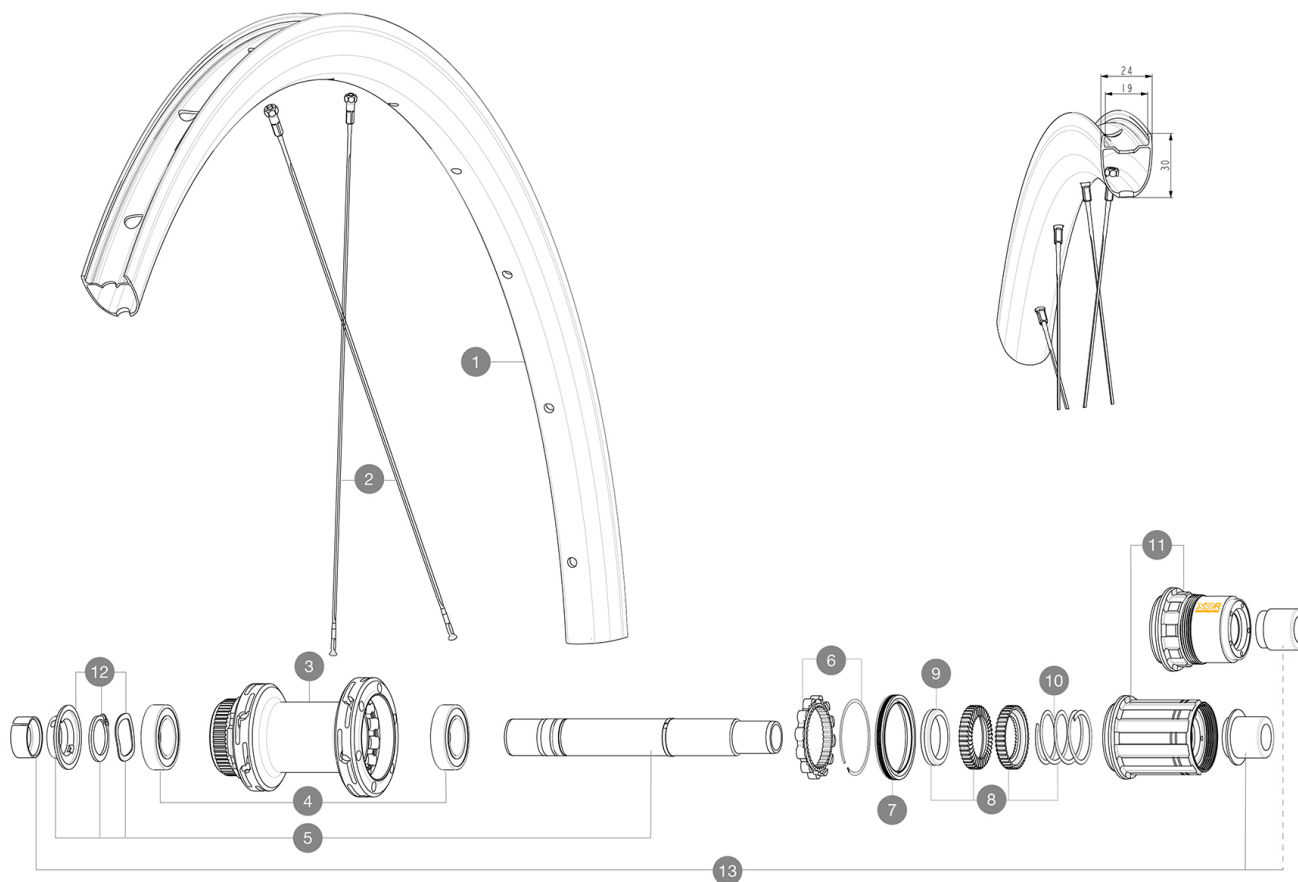

REFERENCES WHEELS

RIMS

&NBSP;:

1	V00004531	Kit Front/Rear rim Ksyrium 30 Disc
	V3720101	25mm UST Tape for 19 to 22mm Road Rims

SPOKES

2	V00005131	Kit 12 Front/Rear Ksyrium 30 Disc butted spoke 287mm + black
---	-----------	--

HUB SHELLS

3	N/A	HUB BODY
4	M40076	HUB BEARINGS 17x30x7 6903 x 2
5	V2373401	KIT ID360 135/142 DCL L1 AXLE WITH CLIP
6	V2252701	KIT ID360 INSERT SHAPED EAR LOBE > 2017
7	V2251601	KIT ID360 SEAL + GREASE
8	V2251701	KIT ID360 2 RATCHETS + SPRING + GREASE
9	V2500501	KIT ID360 3 PADS NOISE REDUCING
10	V2251801	KIT 3 ID360 ROAD SPRINGS
11	V3430101	HG11 Freewheel Body ID360
11	V2580101	FREEHUB BODY XD Road ID360
12	V2373001	KIT ADJUST. SYSTEM QRM AUTO ID360 for 17x30x7 bearing
13	V2510701	ID360V2RrAxleAdapt12x142/148

MAVIC *Ksyrium 30 Disc*

Specifications

WHEEL WEIGHTS